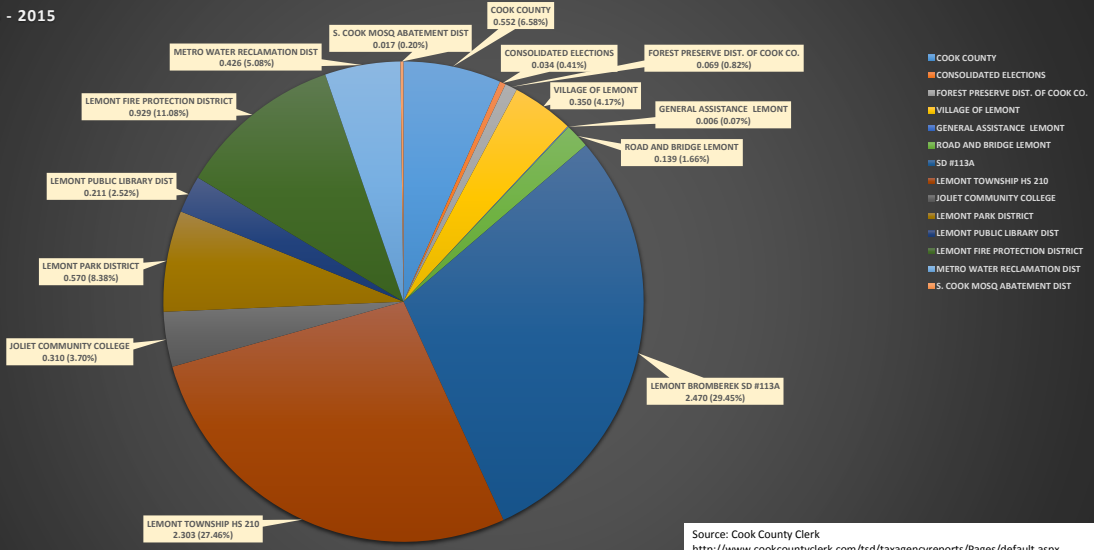

LEMONT TAX RATES - 2015

Source: Cook County Clerk  
<http://www.cookcountyclerk.com/tsd/taxagencyreports/Pages/default.aspx>