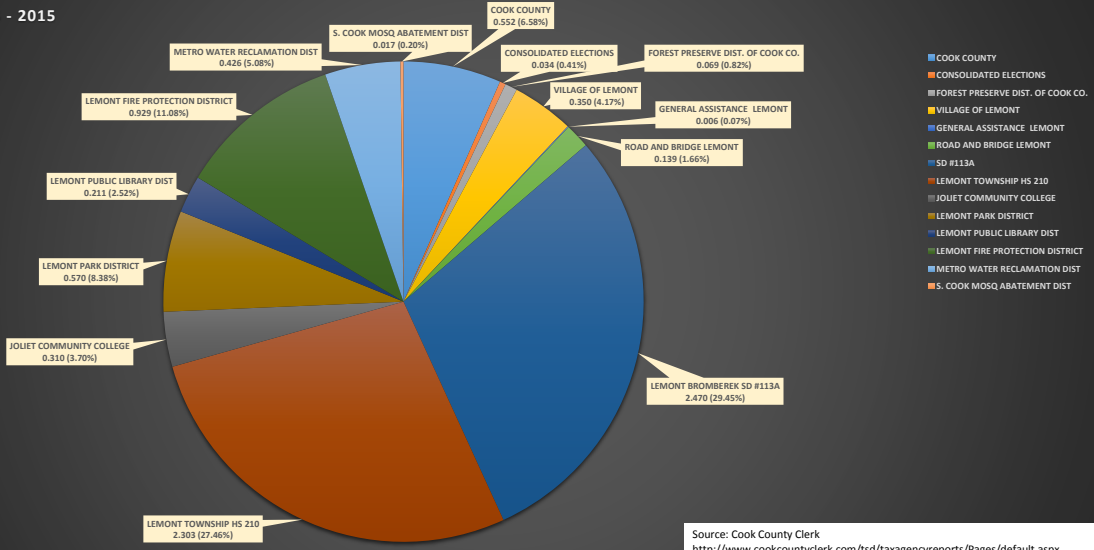

LEMONT TAX RATES - 2015

Source: Cook County Clerk
<http://www.cookcountyclerk.com/tsd/taxagencyreports/Pages/default.aspx>